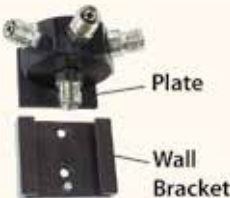

7217

7218

7219

Quad Block Assembly
(1/8" NPT Female Inlet)

7220

7221

7222

Rail Block Assemblies

All Rail Block Assemblies include
Wall Bracket and Plate

7223

7224

7225

Rail Block Assembly
(DISS Male Inlet)

Replacement Parts

- 7226 — Mounting Bracket
- 9056 — Mounting Plate
- 9054 — Hex Block, 3 outlets
- 9058 — Screw (2 required)